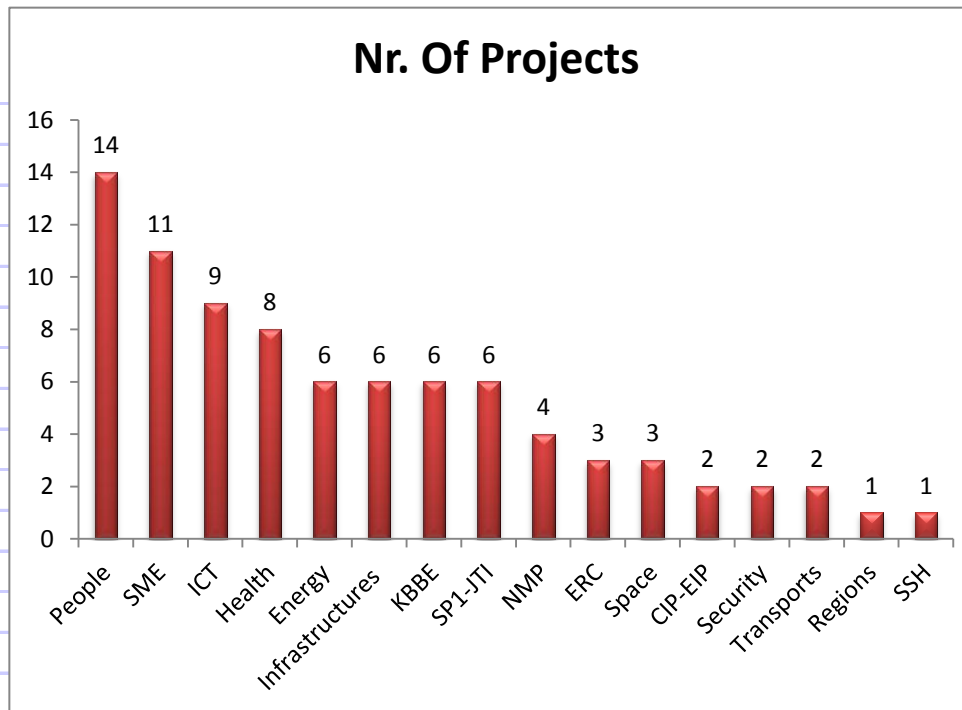

UMBRIA	Nr. Of Projects	
People	14	
SME	11	
ICT	9	
Health	8	
Energy	6	
Infrastructures	6	
KBBE	6	
SP1-JTI	6	
NMP	4	
ERC	3	
Space	3	
CIP-EIP	2	
Security	2	
Transports	2	
Regions	1	
SSH	1	

84

3.762.189
4.034.260
3.042.198
3.089.599
1.215.432
1.280.576
5.079.481
3.701.600
868.389
1.055.398
269.272
561.343
98.033
66.591
240.443
420.000

28.784.804